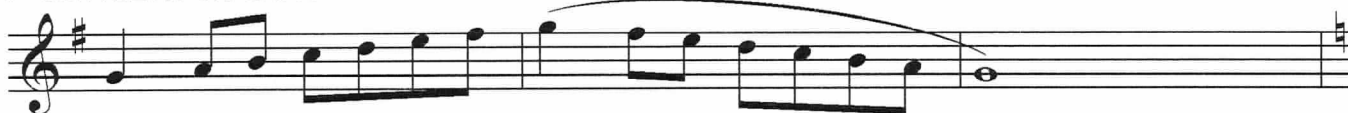

F CONCERT MAJOR